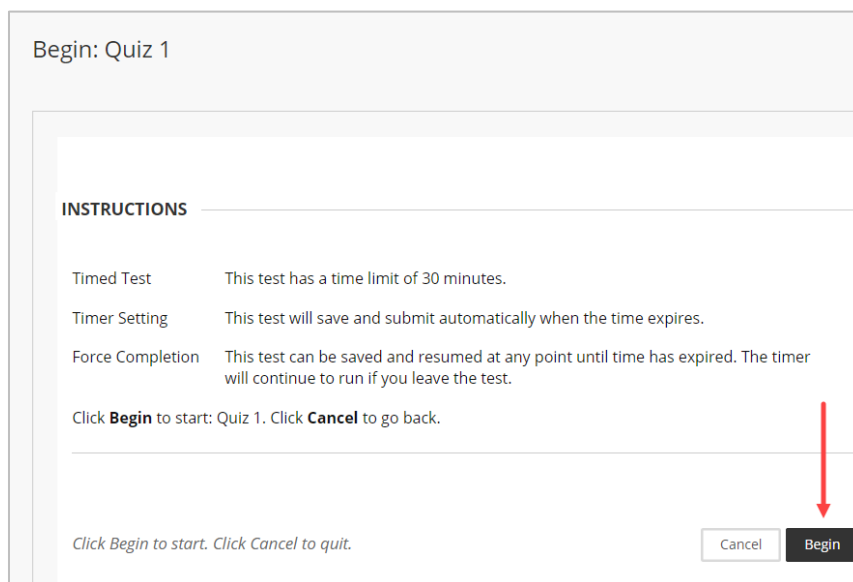

TAKE A TEST/QUIZ IN ULEARN

Many courses use online tests or quizzes to measure learning. When a quiz or test is included in your course, make sure you note the due date/time, the time allowed for you to complete the quiz or test, and any special instructions provided by the instructor.

Instructions

1. From the main menu on the left side of the course site, navigate to the appropriate area, as identified by your instructor.

2. Click on the name of the quiz or test you are taking.

3. Click **Begin** to start.

TAKE A TEST/QUIZ IN ULEARN

4. Test Information is at the top of the page. Read them carefully, making note of any instructions, how much time you have to complete the exam, if you are allowed multiple attempts, or if you will be forced to complete the test in one sitting.